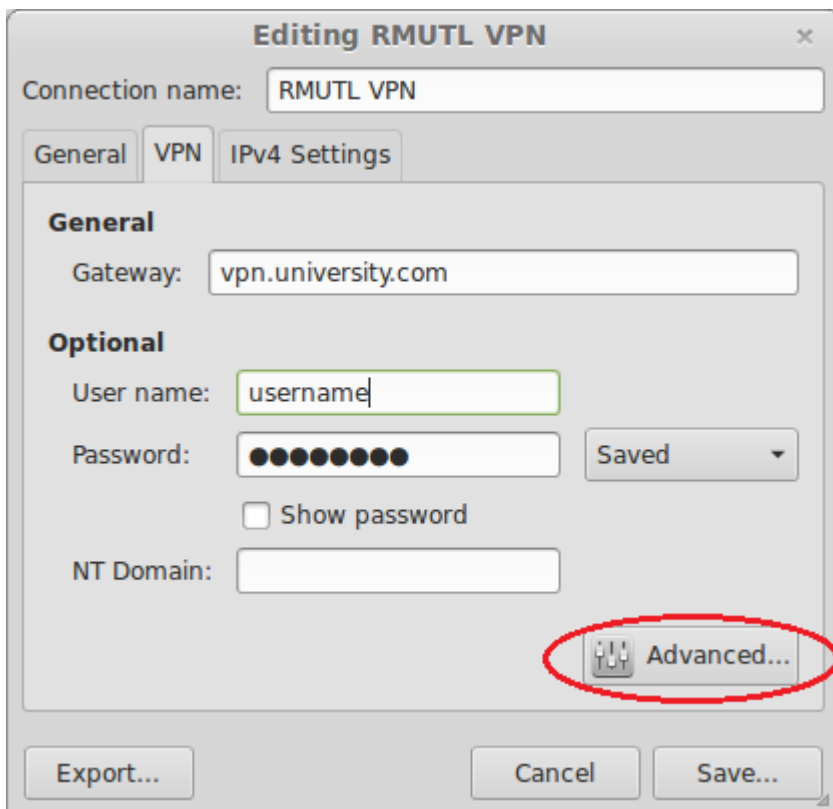

VPN Connections Linux Mint 15
64 bit

- Menu → System Tools → System Settings → Networking
- (+)

- 如何透過 macOS 網路設定建立新的 VPN 連線。透過 Point-to-point Tunneling Protocol (PPTP) 建立新的 VPN 連線。

- Editing
 - Advanced...

- **Advanced Options** Authentication MSCHAPv2 Security and Compression Use Point-to-Point encryption (MPPE) Security 128-bit (most secure) Echo Send PPP echo packets OK

- VPN connections (Wireless LAN connections) VPN
- connections (Wireless LAN connections) VPN