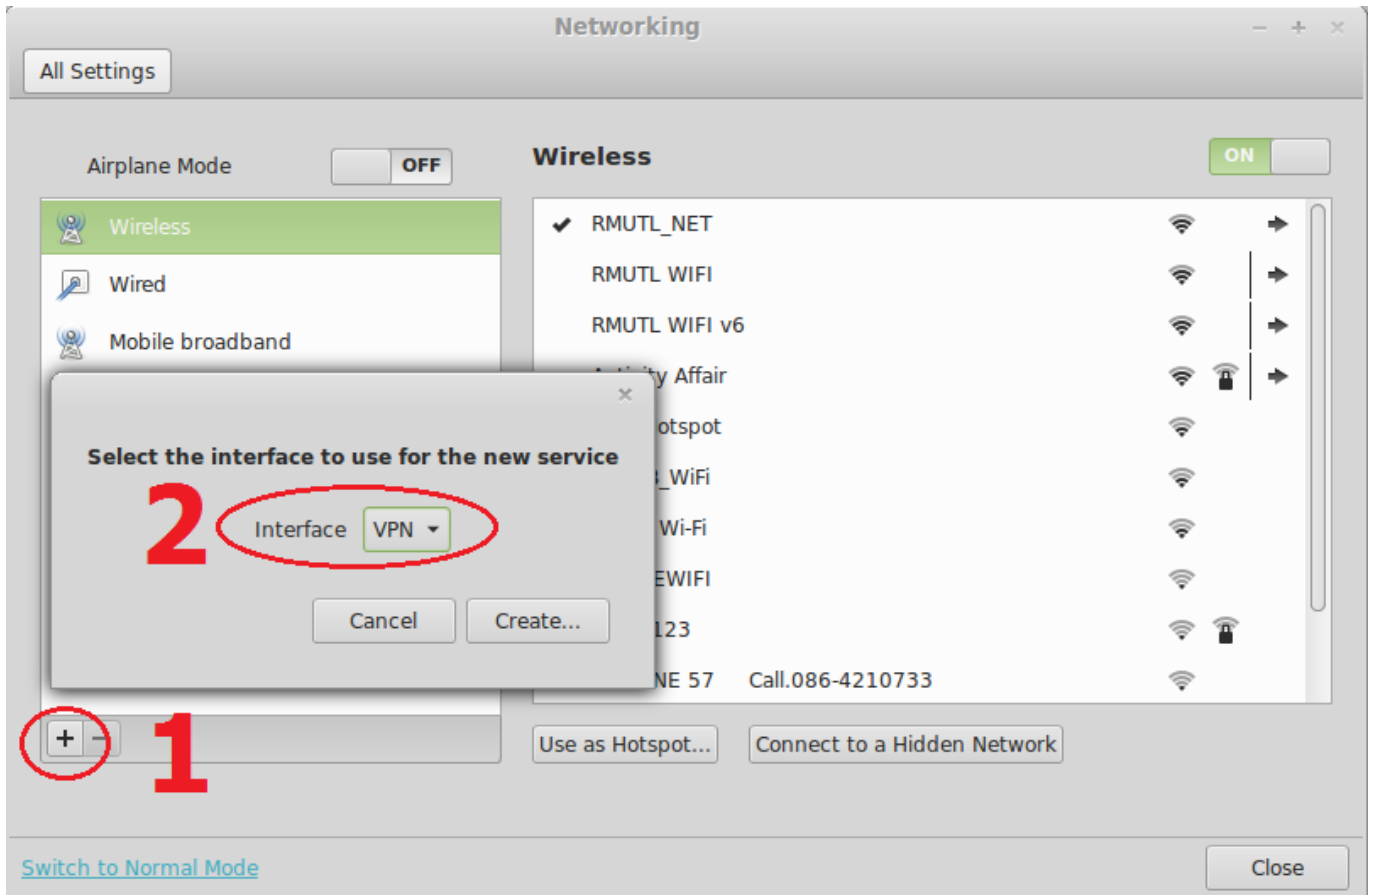

VPN Connections Linux Mint 15
64 bit

- Menu → System Tools → System Settings → Networking
- (+)

- 如何透過 macOS 網路設定建立新的 VPN 連線。透過 Point-to-point Tunneling Protocol (PPTP) 建立新的 VPN 連線。

- Editing
 - Advanced...

- **Advanced Options** Authentication MSCHAPv2 Security and Compression Use Point-to-Point encryption (MPPE) Security 128-bit (most secure) Echo Send PPP echo packets OK

- VPN connections (Wireless LAN connections) VPN
- connections (Wireless LAN connections) VPN